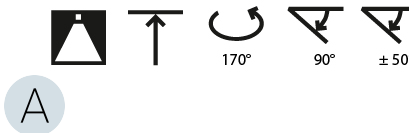

GENERAL

Series: Sign Diva Dancer
Subseries: Sign Diva Dancer Korona
Brand: Prolicht
Division: Architectural
Mounting Type: Suspension
Mounting Location: Ceiling
Subcategory: Pendant

PHYSICAL

Shape: Round
Diameter (mm): 850
Diameter (in): 33 7/16
Height (mm): 1620
Height (in): 63 3/4
Light Distribution: Adjustable / Direct
Weight (kg): 11.67
Weight (lbs): 25.67
Diffuser: PMMA - Opal / Micro-Prism / Sparkling Secret / Vintage Industrial
Fixture Finish: SSR / BKV / CWI / CRY / HAB / UFT / ITA / RUA / FTG / MYG / LOD / PUS / FRO / FUP / KIA / POP / BLS / SPG / MEY / GOH / GUM / CHC / COM / ABZ / JAG / OBR / MOS / ROR
Fixture Material: Extruded Aluminum / Steel

ELECTRICAL

Lamp Type: LED (Zhaga Standard)
Input Wattage (W): 96.8
Total Output Wattage (W): 76.8
Dimming: Tri-Mode (Non-Dimming and Phase Dimming (120Vac only) and 0-10V Dimming)
Driver Included: Yes
Driver Location: Integrated
Driver Type: Constant Current - Universal
Driver Class: Class 2
Input Voltage (V): 120 - 277
Constant Current (MA): 600

LED

Color Temperature (°K): 2700 / 3000 / 4000
Max. Delivered Lumen (lm): 11160 / 11388 / 11620
CRI: >90 CRI
Lamp Life (hrs): 50000

OPTICAL

Adjustability: Rotational Canopy 170°; Tilting Canopy ±50°; Tilting Head ±90°

RATINGS AND CERTIFICATIONS

Certified By: Certified for North American Standards
IP rating: IP20