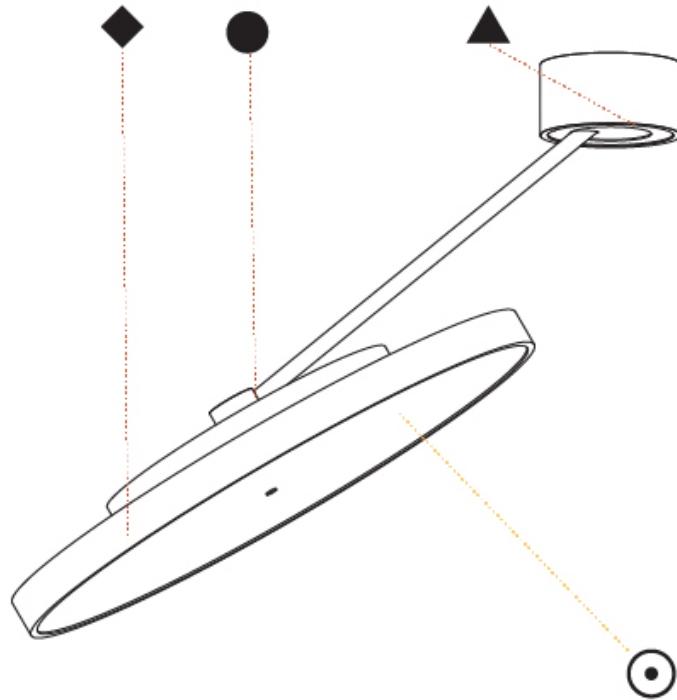

RATINGS AND CERTIFICATIONS

Certified By: Certified for North American Standards
 IP rating: IP20

SIGN DIVA DANCER SUSPENSION

A300041-

PROJECT	_____
TYPE	_____
SPECIFIER	_____
QUANTITY	_____
DATE	_____

A

SIGN DIVA DANCER KORONA SUSPENSION