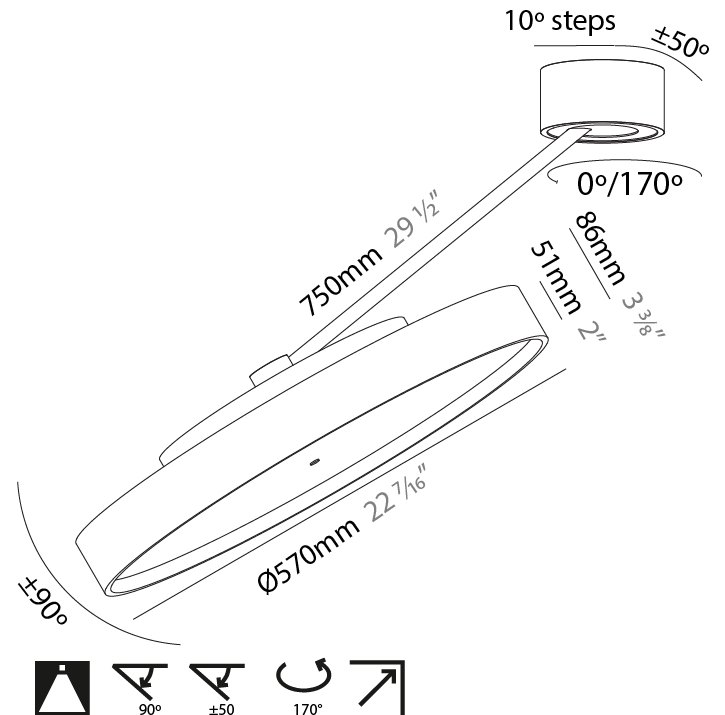

GENERAL

Series: Sign Diva Dancer
Subseries: Sign Diva Dancer Korona
Brand: Prolicht
Division: Architectural
Mounting Type: Suspension
Mounting Location: Ceiling
Subcategory: Pendant

PHYSICAL

Shape: Round
Diameter (mm): 570
Diameter (in): 22 ⁷/₁₆
Height (mm): 870
Depth (mm): 86
Height (in): 34 ¹/₄
Depth (in): 3 ³/₈
Light Distribution: Adjustable / Direct
Weight (kg): 5
Weight (lbs): 11.023
Diffuser: PMMA - Opal / Micro-Prism / Sparkling Secret / Vintage Industrial
Fixture Finish: SSR / BKV / CWI / CRY / HAB / UFT / ITA / RUA / FTG / MYG / LOD / PUS / FRO / FUP / KIA / POP / BLS / SPG / MEY / GOH / GUM / CHC / COM / ABZ / JAG / OBR / MOS / ROR
Fixture Material: Extruded Aluminum / Steel

ELECTRICAL

Lamp Type: LED (Zhaga Standard)
Input Wattage (W): 52.8
Total Output Wattage (W): 47.52
Dimming: Tri-Mode (Non-Dimming and Phase Dimming (120Vac only) and 0-10V Dimming)
Driver Included: Yes
Driver Location: Integrated
Driver Type: Constant Current - Universal
Driver Class: Class 2
Input Voltage (V): 120 - 277
Constant Current (MA): 350

LED

Color Temperature (*K): 2700 / 3000 / 3500 / 4000
Max. Delivered Lumen (lm): 5060 / 6320 / 6448 / 6580
CRI: >90 CRI
Lamp Life (hrs): 50000

OPTICAL

Adjustability: Rotational Canopy 170°; Tilting Canopy ±50°; Tilting Head ±90°

RATINGS AND CERTIFICATIONS

Certified By: Certified for North American Standards
IP rating: IP20