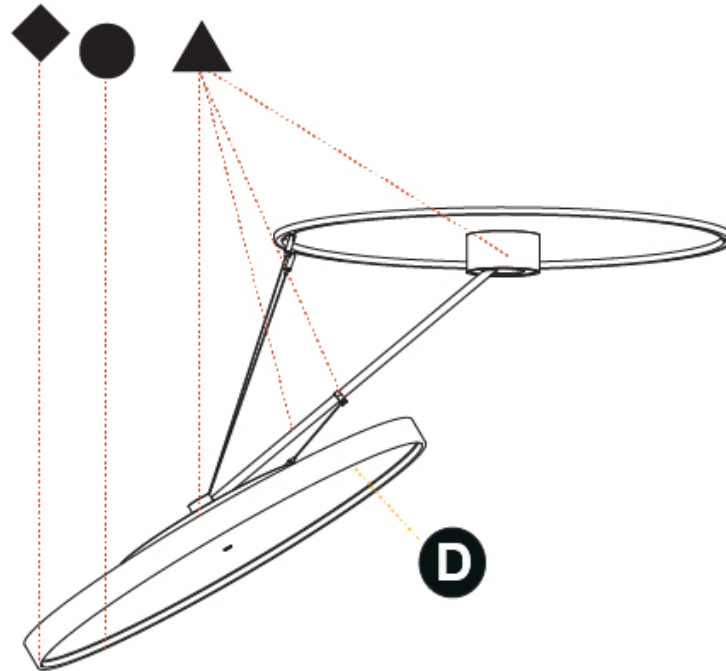

SIGN DIVA DANCER KORONA SUSPENSION

A30881-

PROJECT

TYPE

SPECIFIER

QUANTITY

DATE