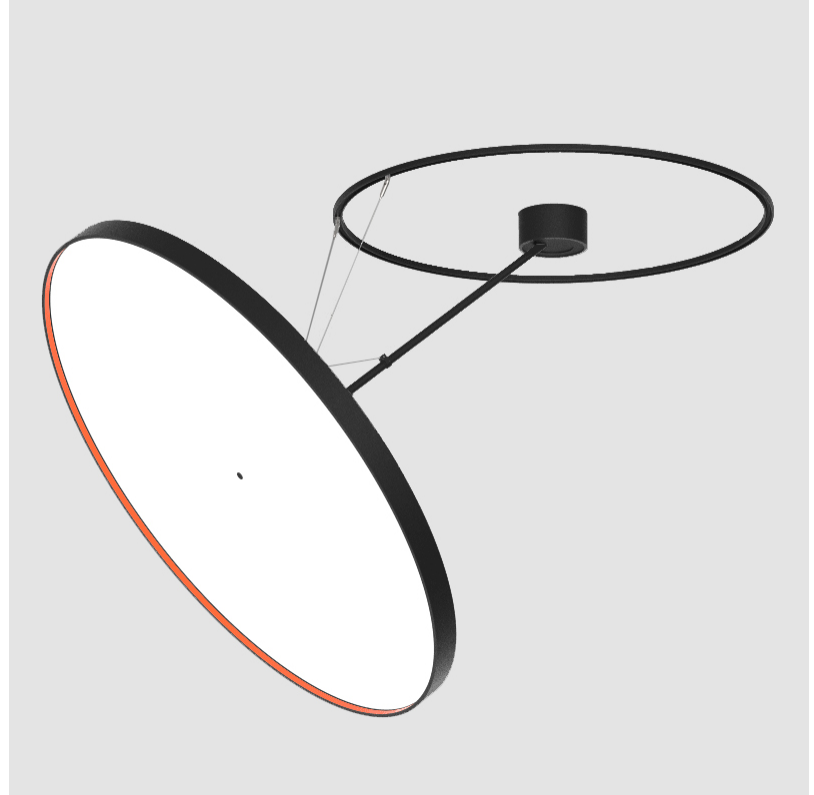

GENERAL

Series: Sign Diva Dancer
Subseries: Sign Diva Dancer Korona
Brand: Prolicht
Division: Architectural
Mounting Type: Suspension
Mounting Location: Ceiling
Subcategory: Pendant

PHYSICAL

Shape: Round
Diameter (mm): 1100
Diameter (in): 43 5/16
Height (mm): 870
Height (in): 34 1/4
Light Distribution: Adjustable / Direct
Weight (kg): 16.1
Weight (lbs): 35.42
Diffuser: PMMA - Opal / Micro-Prism / Sparkling Secret / Vintage Industrial
Fixture Finish: SSR / BKV / CWI / CRY / HAB / UFT / ITA / RUA / FTG / MYG / LOD / PUS / FRO / FUP / KIA / POP / BLS / SPG / MEY / GOH / GUM / CHC / COM / ABZ / JAG / OBR / MOS / ROR
Fixture Material: Extruded Aluminum / Steel

ELECTRICAL

Lamp Type: LED (Zhaga Standard)
Input Wattage (W): 169.4
Total Output Wattage (W): 135
Dimming: Tri-Mode (Non-Dimming and Phase Dimming (120Vac only) and 0-10V Dimming)
Driver Included: Yes
Driver Location: Integrated
Driver Type: Constant Current - Universal
Driver Class: Class 2
Input Voltage (V): 120 - 277
Constant Current (MA): 350

LED

Color Temperature (°K): 2700 / 3000 / 4000
Max. Delivered Lumen (lm): 19520 / 19933 / 20340
CRI: >90 CRI
Lamp Life (hrs): 50000

OPTICAL

Adjustability: Rotational Canopy 170°; Tilting Canopy ±50°; Tilting Head ±90°

RATINGS AND CERTIFICATIONS

Certified By: Certified for North American Standards
IP rating: IP20